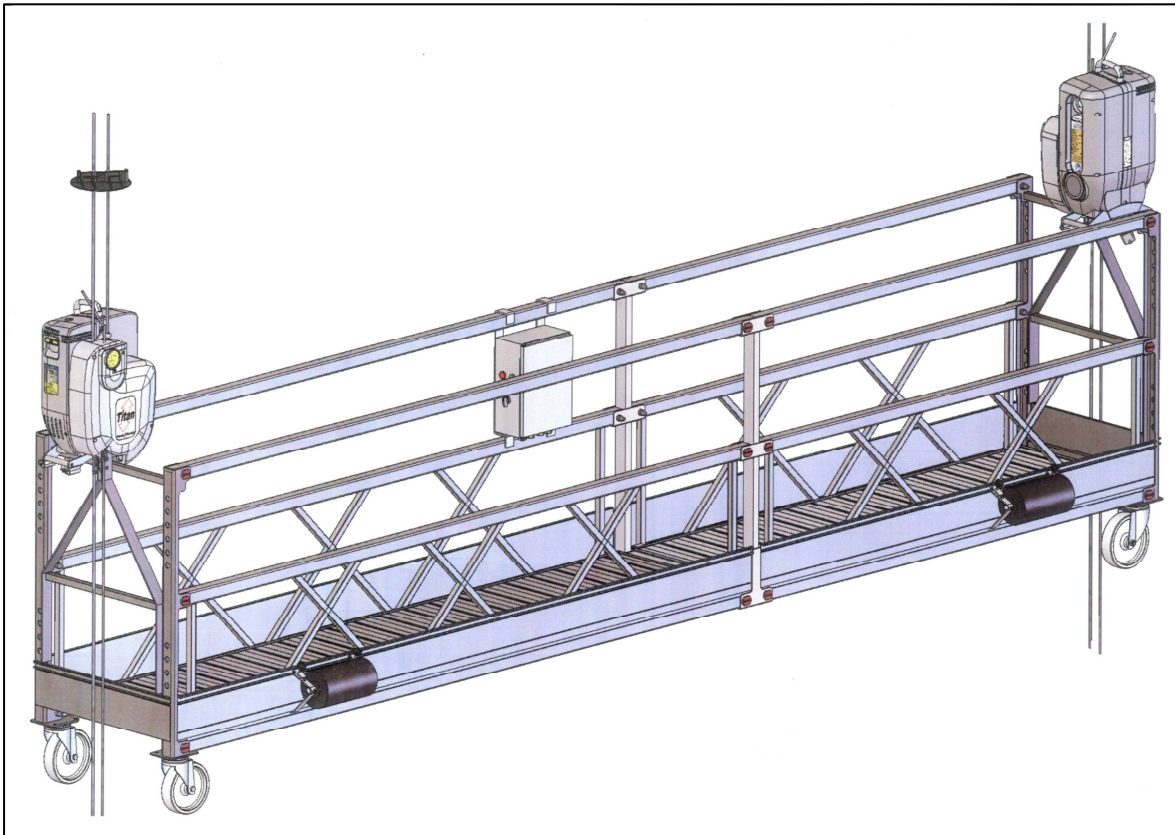

MODULO[®] WITH END STIRRUP

The Power Climber *MODULO*[®] is a high quality modular platform, made from durable materials.

The *MODULO*[®] platform consists of: side-frames, guard rails, decks, U-frames, end-stirrups, wall rollers, castor wheels and safefix pins.

- Max. length up to 12m
- Standard Modules of 0.5m, 1m, 2m and 3m for a high degree of flexibility for platform configuration
- Light weight aluminium decks, side frames and guard rails
- Robust steel hot-dip galvanised U-frames and stirrups
- End stirrup mounted hoists (Walk-through stirrup optional)
- Quick and hassle free assembly with new, one step 'insert and snap' SafeFix pins
- Designed for both the Astro and Titan hoists as well as other hoists
- European Standard EN1808 certification for all standard configurations

Optional *MODULO*[®] configurations:

- Adjustable corner sections
- Double-deck platforms
- 'Boiler' type platform to fit through man-holes
- Custom designed configurations

Product conform to CE regulations.