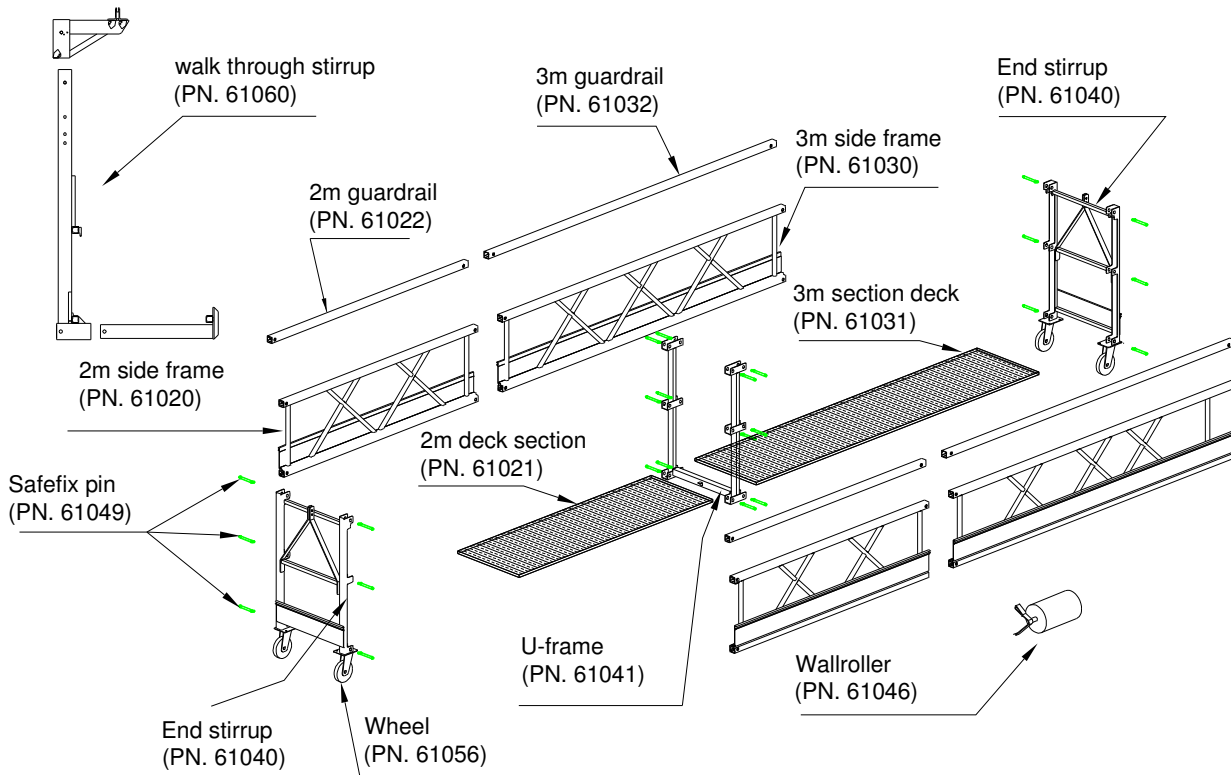

MODULO[®] WITH END STIRRUP

The Power Climber *MODULO*[®] is a high quality modular platform, made from durable materials.

The *MODULO*[®] platform consists of: side-frames, guard rails, decks, U-frames, end-stirrups, wall rollers, castor wheels and safefix pins.

- Max. length up to 12m
- Standard Modules of 0.5m, 1m, 2m and 3m for a high degree of flexibility for platform configuration
- Light weight aluminium decks, side frames and guard rails
- Robust steel hot-dip galvanised U-frames and stirrups
- End stirrup mounted hoists (Walk-through stirrup optional)
- Quick and hassle free assembly with new, one step 'insert and snap' SafeFix pins
- Designed for both the Astro and Titan hoists as well as other hoists
- European Standard EN1808 certification for all standard configurations

Optional *MODULO*[®] configurations:

- Adjustable corner sections
- Double-deck platforms
- 'Boiler' type platform to fit through man-holes
- Custom designed configurations

Product conform to CE regulations.